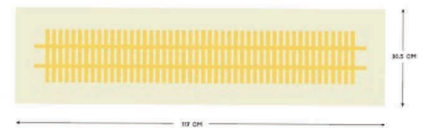

# HIGH FRONTIER INTERIORS PILLOWS

ANDREW ALPIN

RECTANGULAR PILLOWS - 16X26"

SQUARE PILLOWS - 20X20"